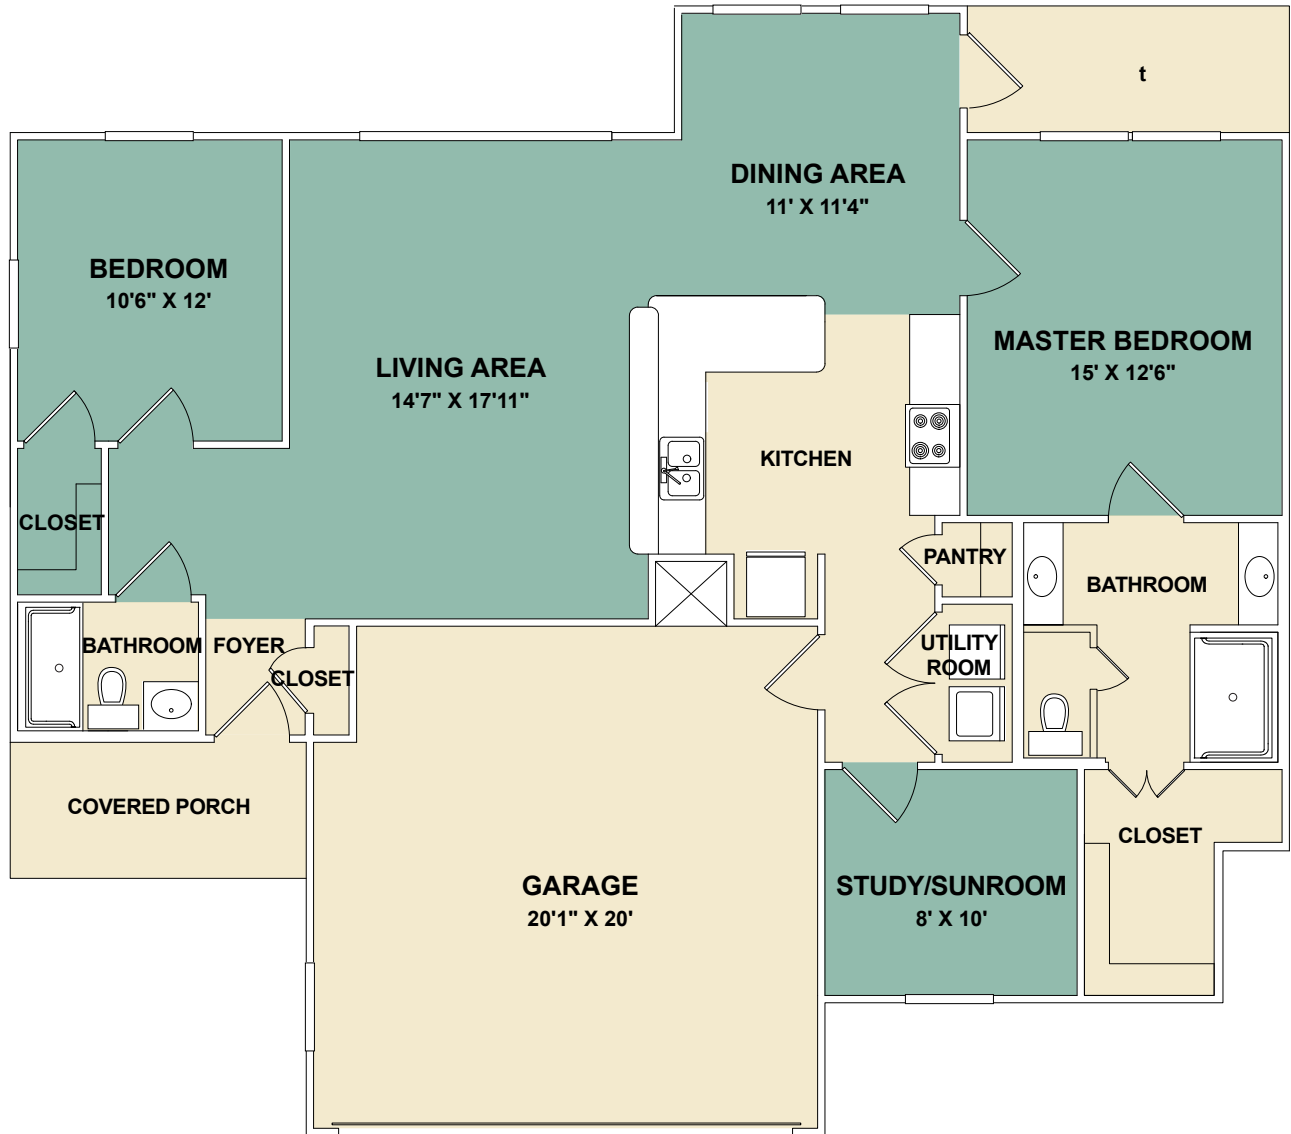

INDEPENDENT LIVING FLOOR PLAN

The Premiere Retirement Community

Cottage Unit A
Two Bedroom, Two Bath
1376 Sq. Ft.

INDEPENDENT LIVING FLOOR PLAN

The Premiere Retirement Community

Cottage Unit B
Three Bedroom, Two Bath
1563 Sq. Ft.

INDEPENDENT LIVING FLOOR PLAN

The Premiere Retirement Community

INDEPENDENT APARTMENT - A1

One Bedroom, One Bath

735 Sq. Ft.

INDEPENDENT LIVING FLOOR PLAN

The Premiere Retirement Community

INDEPENDENT APARTMENT - A2

One Bedroom, One Bath

800 Sq. Ft.

INDEPENDENT APARTMENT B-1

Two Bedroom, One Bath

1,050 Sq. Ft.

INDEPENDENT APARTMENT B-2

Two Bedroom, Two Bath

1,152 Sq. Ft.

ASSISTED LIVING FLOOR PLANS

The Premiere Retirement Community

A

One Bedroom, One Bath
400 Sq. Ft.

B

One Bedroom, One Bath
500 Sq. Ft.

ASSISTED LIVING FLOOR PLANS

The Premiere Retirement Community