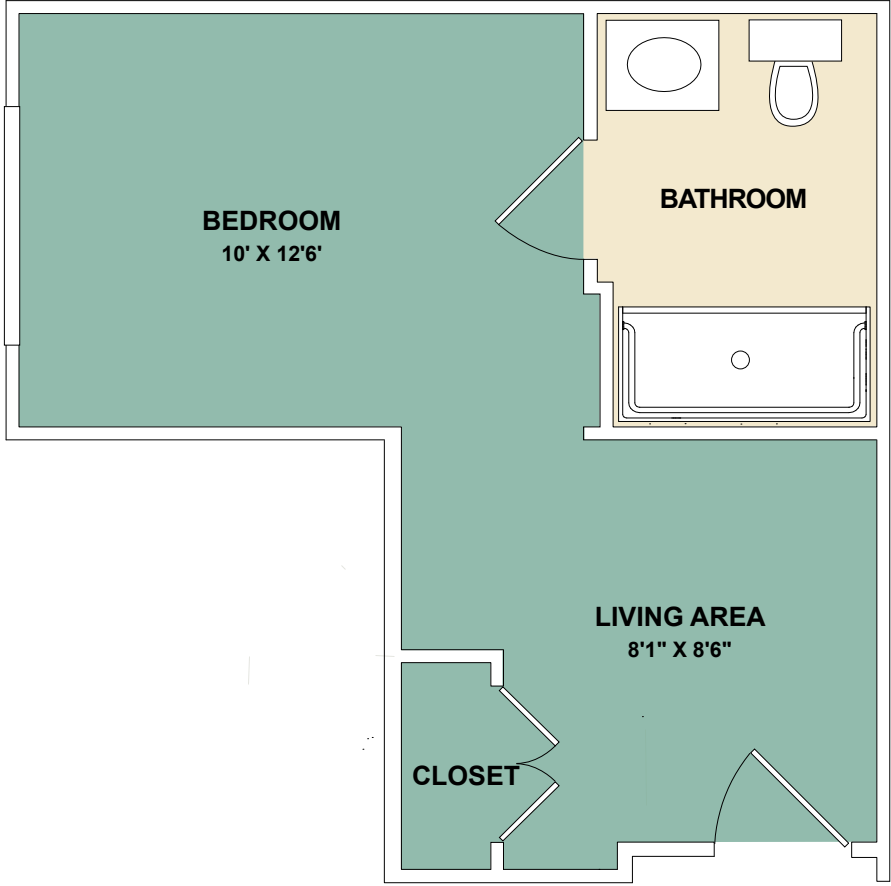

One Bedroom, One Bath

800 Sq. Ft.

INDEPENDENT APARTMENT B-1

Two Bedroom, One Bath

1,050 Sq. Ft.

INDEPENDENT APARTMENT B-2

Two Bedroom, Two Bath

1,152 Sq. Ft.

ASSISTED LIVING FLOOR PLANS

The Premiere Retirement Community

A

One Bedroom, One Bath
400 Sq. Ft.

B

One Bedroom, One Bath
500 Sq. Ft.

ASSISTED LIVING FLOOR PLANS

The Premiere Retirement Community

C

One Bedroom, One Bath
625 Sq. Ft.

ASSISTED LIVING FLOOR PLANS

The Premiere Retirement Community

D

Two Bedroom, Two Bath
750 Sq. Ft.

MEMORY CARE FLOOR PLANS

The Premiere Retirement Community

E
Studio Bedroom, One Bath
305 Sq. Ft.

MEMORY CARE FLOOR PLANS

The Premiere Retirement Community

F
Two Bedroom, One Bath
512 Sq. Ft.

MEMORY CARE FLOOR PLANS

The Premiere Retirement Community

G
Two Bedroom, One Bath
512 Sq. Ft.