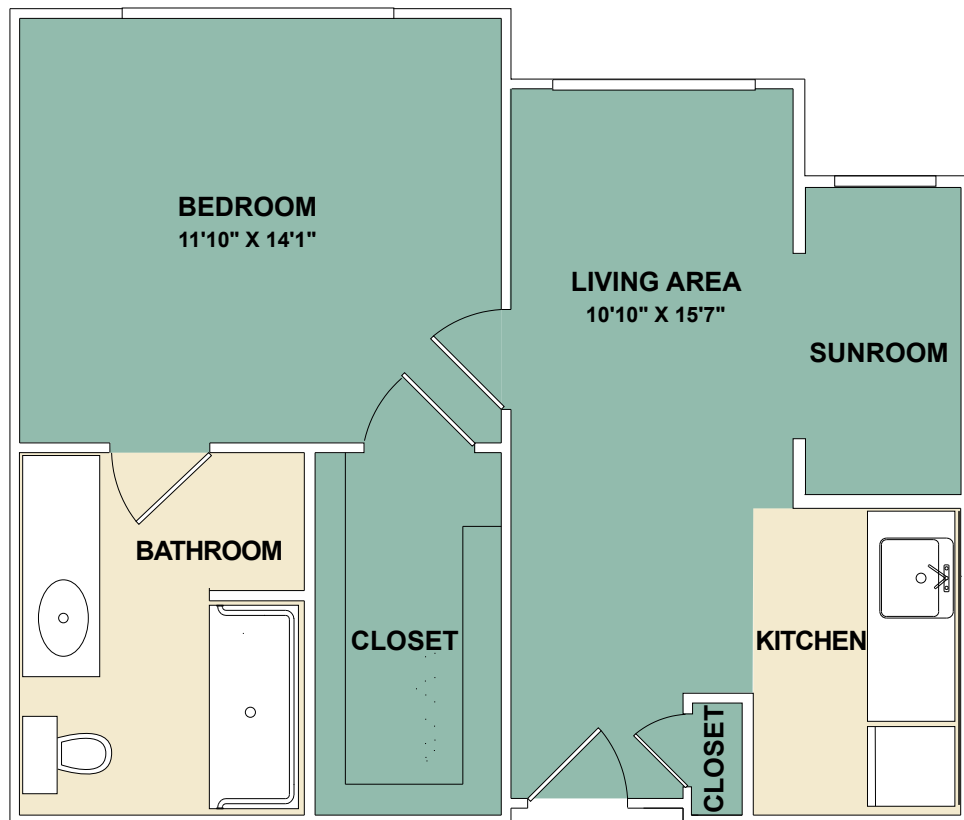

One Bedroom, One Bath

800 Sq. Ft.

INDEPENDENT APARTMENT B-1

Two Bedroom, One Bath

1,050 Sq. Ft.

INDEPENDENT APARTMENT B-2

Two Bedroom, Two Bath

1,152 Sq. Ft.

ASSISTED LIVING FLOOR PLANS

The Premiere Retirement Community

A

One Bedroom, One Bath
400 Sq. Ft.

B

One Bedroom, One Bath
500 Sq. Ft.

ASSISTED LIVING FLOOR PLANS

The Premiere Retirement Community

C

One Bedroom, One Bath
625 Sq. Ft.

ASSISTED LIVING FLOOR PLANS

The Premiere Retirement Community

D

Two Bedroom, Two Bath
750 Sq. Ft.

MEMORY CARE FLOOR PLANS

The Premiere Retirement Community

E
Studio Bedroom, One Bath
305 Sq. Ft.

MEMORY CARE FLOOR PLANS

The Premiere Retirement Community

F
Two Bedroom, One Bath
512 Sq. Ft.

MEMORY CARE FLOOR PLANS

The Premiere Retirement Community

G
Two Bedroom, One Bath
512 Sq. Ft.