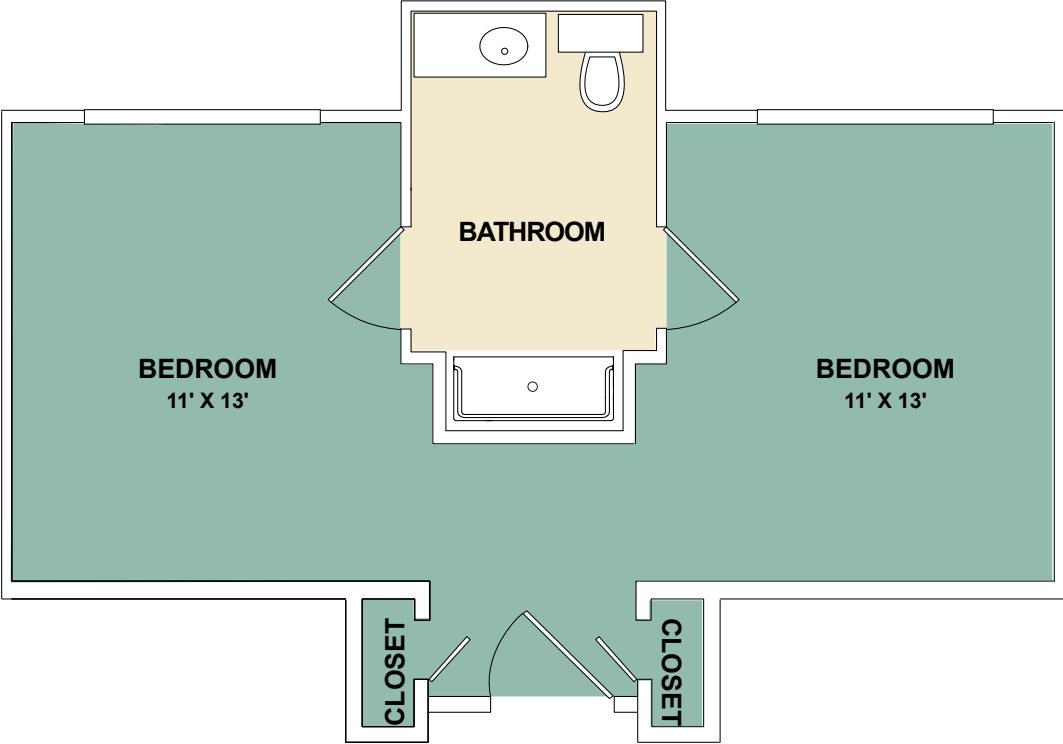

One Bedroom, One Bath

800 Sq. Ft.

INDEPENDENT APARTMENT B-1

Two Bedroom, One Bath

1,050 Sq. Ft.

INDEPENDENT APARTMENT B-2

Two Bedroom, Two Bath

1,152 Sq. Ft.

ASSISTED LIVING FLOOR PLANS

The Premiere Retirement Community

A

One Bedroom, One Bath
400 Sq. Ft.

B

One Bedroom, One Bath
500 Sq. Ft.

ASSISTED LIVING FLOOR PLANS

The Premiere Retirement Community

C

One Bedroom, One Bath
625 Sq. Ft.

ASSISTED LIVING FLOOR PLANS

The Premiere Retirement Community

D

Two Bedroom, Two Bath
750 Sq. Ft.

MEMORY CARE FLOOR PLANS

The Premiere Retirement Community

E
Studio Bedroom, One Bath
305 Sq. Ft.

MEMORY CARE FLOOR PLANS

The Premiere Retirement Community

F
Two Bedroom, One Bath
512 Sq. Ft.

MEMORY CARE FLOOR PLANS

The Premiere Retirement Community

G
Two Bedroom, One Bath
512 Sq. Ft.