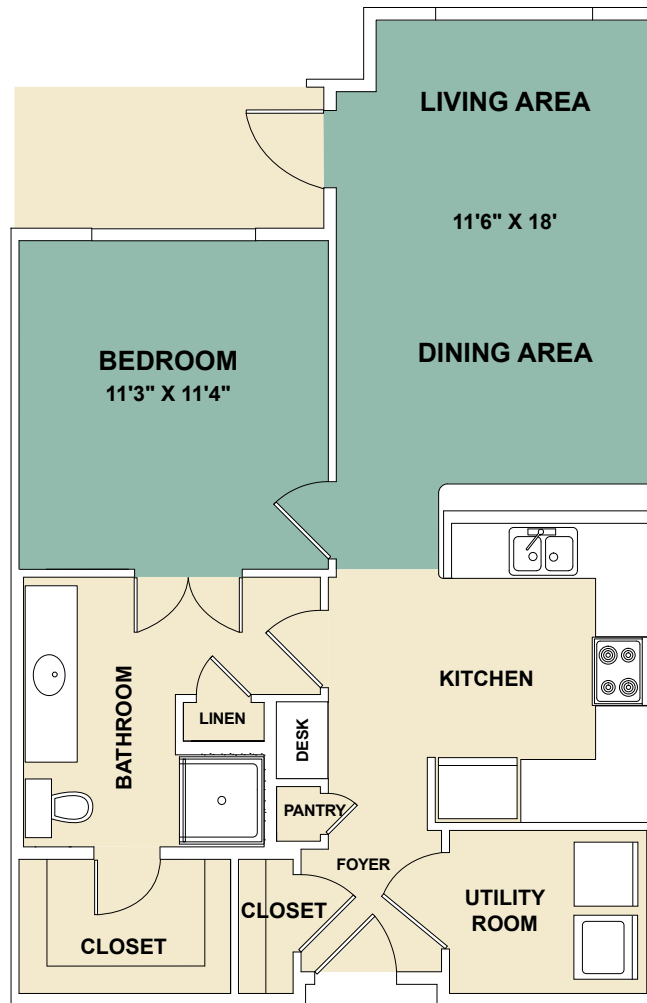

INDEPENDENT LIVING FLOOR PLAN

The Premiere Retirement Community

Cottage Unit A
Two Bedroom, Two Bath
1376 Sq. Ft.

INDEPENDENT LIVING FLOOR PLAN

The Premiere Retirement Community

Cottage Unit B
Three Bedroom, Two Bath
1563 Sq. Ft.

INDEPENDENT LIVING FLOOR PLAN

The Premiere Retirement Community

INDEPENDENT APARTMENT - A1

One Bedroom, One Bath

735 Sq. Ft.

INDEPENDENT LIVING FLOOR PLAN

The Premiere Retirement Community

INDEPENDENT APARTMENT - A2

One Bedroom, One Bath

800 Sq. Ft.

INDEPENDENT APARTMENT B-1

Two Bedroom, One Bath

1,050 Sq. Ft.

INDEPENDENT APARTMENT B-2

Two Bedroom, Two Bath

1,152 Sq. Ft.

ASSISTED LIVING FLOOR PLANS

The Premiere Retirement Community

A

One Bedroom, One Bath
400 Sq. Ft.

B

One Bedroom, One Bath
500 Sq. Ft.

ASSISTED LIVING FLOOR PLANS

The Premiere Retirement Community