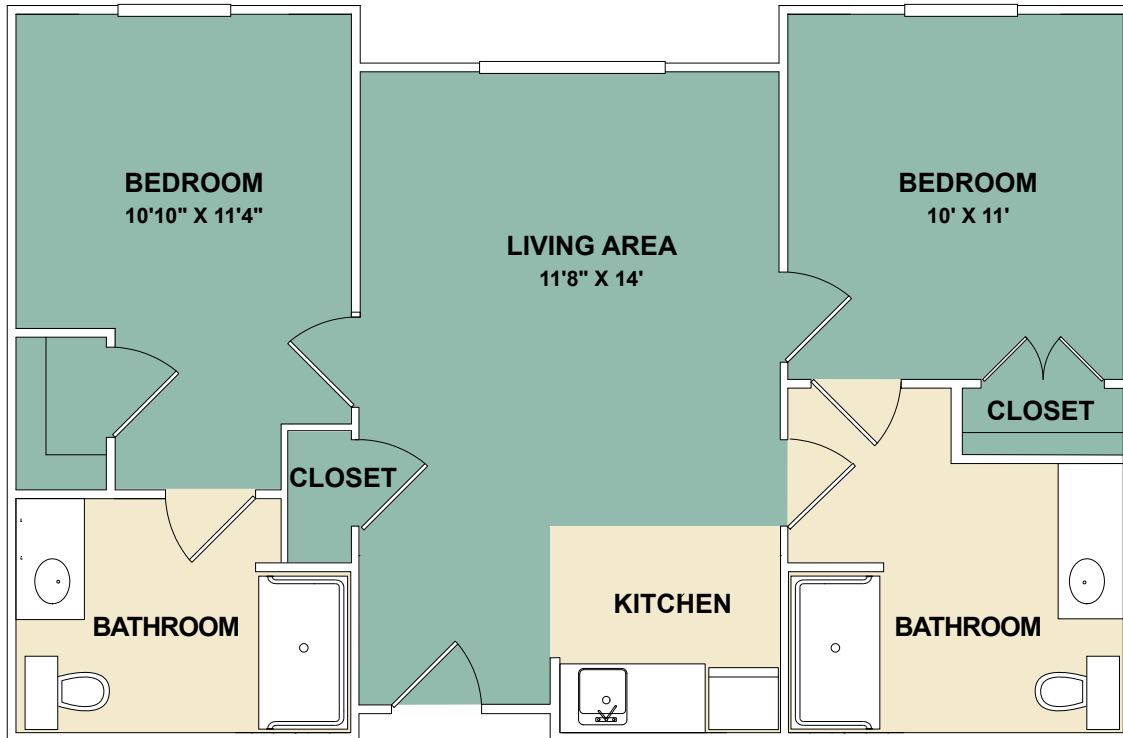

One Bedroom, One Bath

800 Sq. Ft.

INDEPENDENT APARTMENT B-1

Two Bedroom, One Bath

1,050 Sq. Ft.

INDEPENDENT APARTMENT B-2

Two Bedroom, Two Bath

1,152 Sq. Ft.

ASSISTED LIVING FLOOR PLANS

The Premiere Retirement Community

A

One Bedroom, One Bath
400 Sq. Ft.

B

One Bedroom, One Bath
500 Sq. Ft.

ASSISTED LIVING FLOOR PLANS

The Premiere Retirement Community

C

One Bedroom, One Bath
625 Sq. Ft.

ASSISTED LIVING FLOOR PLANS

The Premiere Retirement Community

D

Two Bedroom, Two Bath
750 Sq. Ft.

MEMORY CARE FLOOR PLANS

The Premiere Retirement Community

E
Studio Bedroom, One Bath
305 Sq. Ft.

MEMORY CARE FLOOR PLANS

The Premiere Retirement Community

F
Two Bedroom, One Bath
512 Sq. Ft.

MEMORY CARE FLOOR PLANS

The Premiere Retirement Community

G
Two Bedroom, One Bath
512 Sq. Ft.