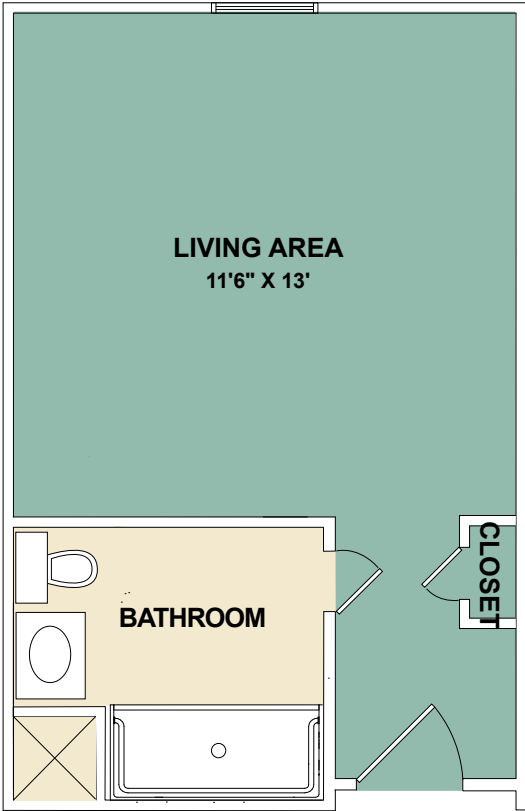

One Bedroom, One Bath

800 Sq. Ft.

INDEPENDENT APARTMENT B-1

Two Bedroom, One Bath

1,050 Sq. Ft.

INDEPENDENT APARTMENT B-2

Two Bedroom, Two Bath

1,152 Sq. Ft.

ASSISTED LIVING FLOOR PLANS

The Premiere Retirement Community

A

One Bedroom, One Bath
400 Sq. Ft.

B

One Bedroom, One Bath
500 Sq. Ft.

ASSISTED LIVING FLOOR PLANS

The Premiere Retirement Community

C

One Bedroom, One Bath
625 Sq. Ft.

ASSISTED LIVING FLOOR PLANS

The Premiere Retirement Community

D

Two Bedroom, Two Bath
750 Sq. Ft.

MEMORY CARE FLOOR PLANS

The Premiere Retirement Community

E
Studio Bedroom, One Bath
305 Sq. Ft.

MEMORY CARE FLOOR PLANS

The Premiere Retirement Community

F
Two Bedroom, One Bath
512 Sq. Ft.

MEMORY CARE FLOOR PLANS

The Premiere Retirement Community

G
Two Bedroom, One Bath
512 Sq. Ft.