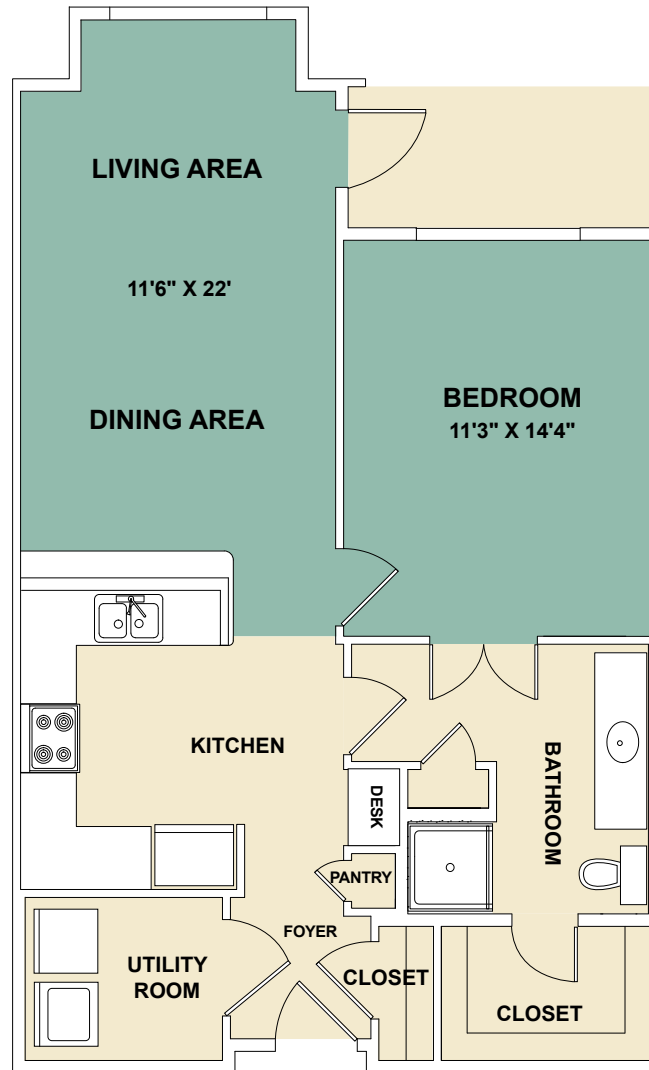

INDEPENDENT LIVING FLOOR PLAN

The Premiere Retirement Community

Cottage Unit A
Two Bedroom, Two Bath
1376 Sq. Ft.

INDEPENDENT LIVING FLOOR PLAN

The Premiere Retirement Community

Cottage Unit B
Three Bedroom, Two Bath
1563 Sq. Ft.

INDEPENDENT LIVING FLOOR PLAN

The Premiere Retirement Community

INDEPENDENT APARTMENT - A1

One Bedroom, One Bath

735 Sq. Ft.

INDEPENDENT LIVING FLOOR PLAN

The Premiere Retirement Community

INDEPENDENT APARTMENT - A2

One Bedroom, One Bath

800 Sq. Ft.

INDEPENDENT APARTMENT B-1

Two Bedroom, One Bath

1,050 Sq. Ft.

INDEPENDENT APARTMENT B-2

Two Bedroom, Two Bath

1,152 Sq. Ft.

ASSISTED LIVING FLOOR PLANS

The Premiere Retirement Community

A

One Bedroom, One Bath
400 Sq. Ft.

B

One Bedroom, One Bath
500 Sq. Ft.

ASSISTED LIVING FLOOR PLANS

The Premiere Retirement Community