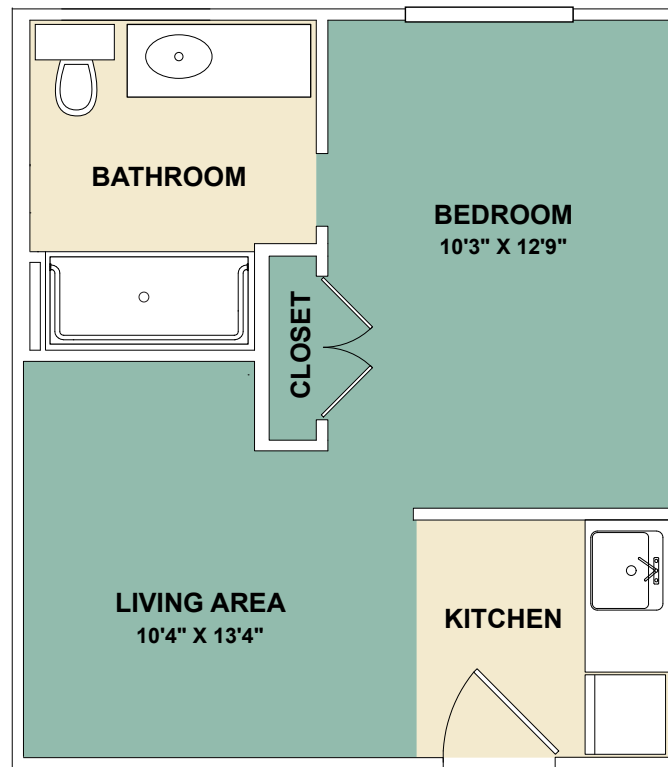

INDEPENDENT LIVING FLOOR PLAN

The Premiere Retirement Community

INDEPENDENT APARTMENT - A1

One Bedroom, One Bath

735 Sq. Ft.

INDEPENDENT LIVING FLOOR PLAN

The Premiere Retirement Community

INDEPENDENT APARTMENT - A2

One Bedroom, One Bath

800 Sq. Ft.

INDEPENDENT APARTMENT B-1

Two Bedroom, One Bath

1,050 Sq. Ft.

INDEPENDENT APARTMENT B-2

Two Bedroom, Two Bath

1,152 Sq. Ft.

ASSISTED LIVING FLOOR PLANS

The Premiere Retirement Community

A

One Bedroom, One Bath
400 Sq. Ft.

B

One Bedroom, One Bath
500 Sq. Ft.

ASSISTED LIVING FLOOR PLANS

The Premiere Retirement Community

C

One Bedroom, One Bath
625 Sq. Ft.

ASSISTED LIVING FLOOR PLANS

The Premiere Retirement Community

D

Two Bedroom, Two Bath
750 Sq. Ft.

MEMORY CARE FLOOR PLANS

The Premiere Retirement Community