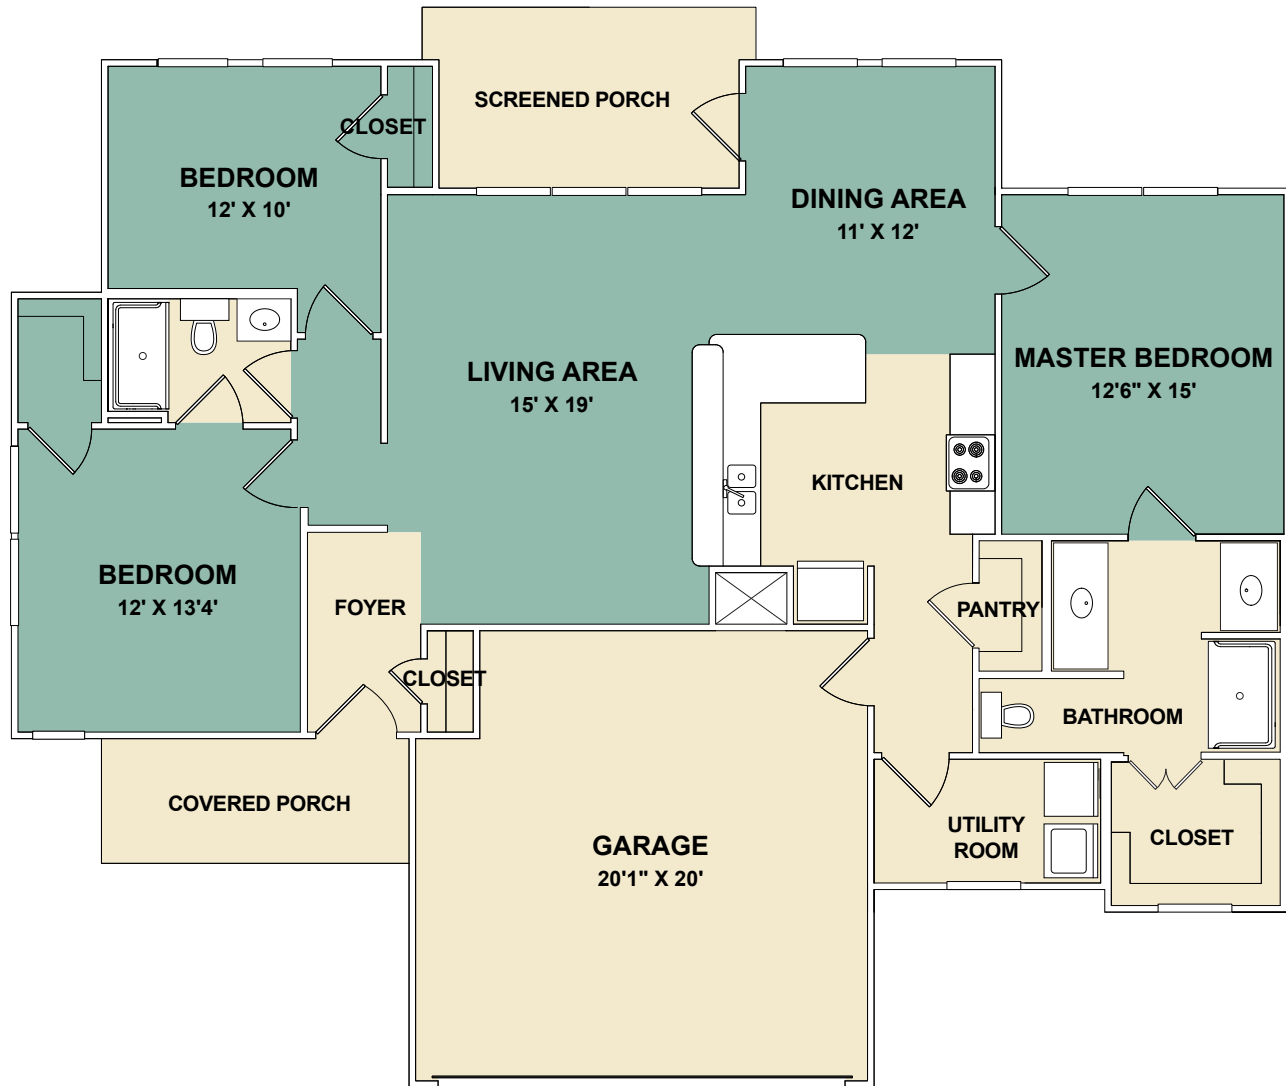

INDEPENDENT LIVING FLOOR PLAN

The Premiere Retirement Community

Cottage Unit A
Two Bedroom, Two Bath
1376 Sq. Ft.

INDEPENDENT LIVING FLOOR PLAN

The Premiere Retirement Community

Cottage Unit B
Three Bedroom, Two Bath
1563 Sq. Ft.

INDEPENDENT LIVING FLOOR PLAN

The Premiere Retirement Community

INDEPENDENT APARTMENT - A1

One Bedroom, One Bath

735 Sq. Ft.

INDEPENDENT LIVING FLOOR PLAN

The Premiere Retirement Community

INDEPENDENT APARTMENT - A2

One Bedroom, One Bath

800 Sq. Ft.

INDEPENDENT APARTMENT B-1

Two Bedroom, One Bath

1,050 Sq. Ft.

INDEPENDENT APARTMENT B-2

Two Bedroom, Two Bath

1,152 Sq. Ft.

ASSISTED LIVING FLOOR PLANS

The Premiere Retirement Community

A

One Bedroom, One Bath
400 Sq. Ft.

B

One Bedroom, One Bath
500 Sq. Ft.

ASSISTED LIVING FLOOR PLANS

The Premiere Retirement Community