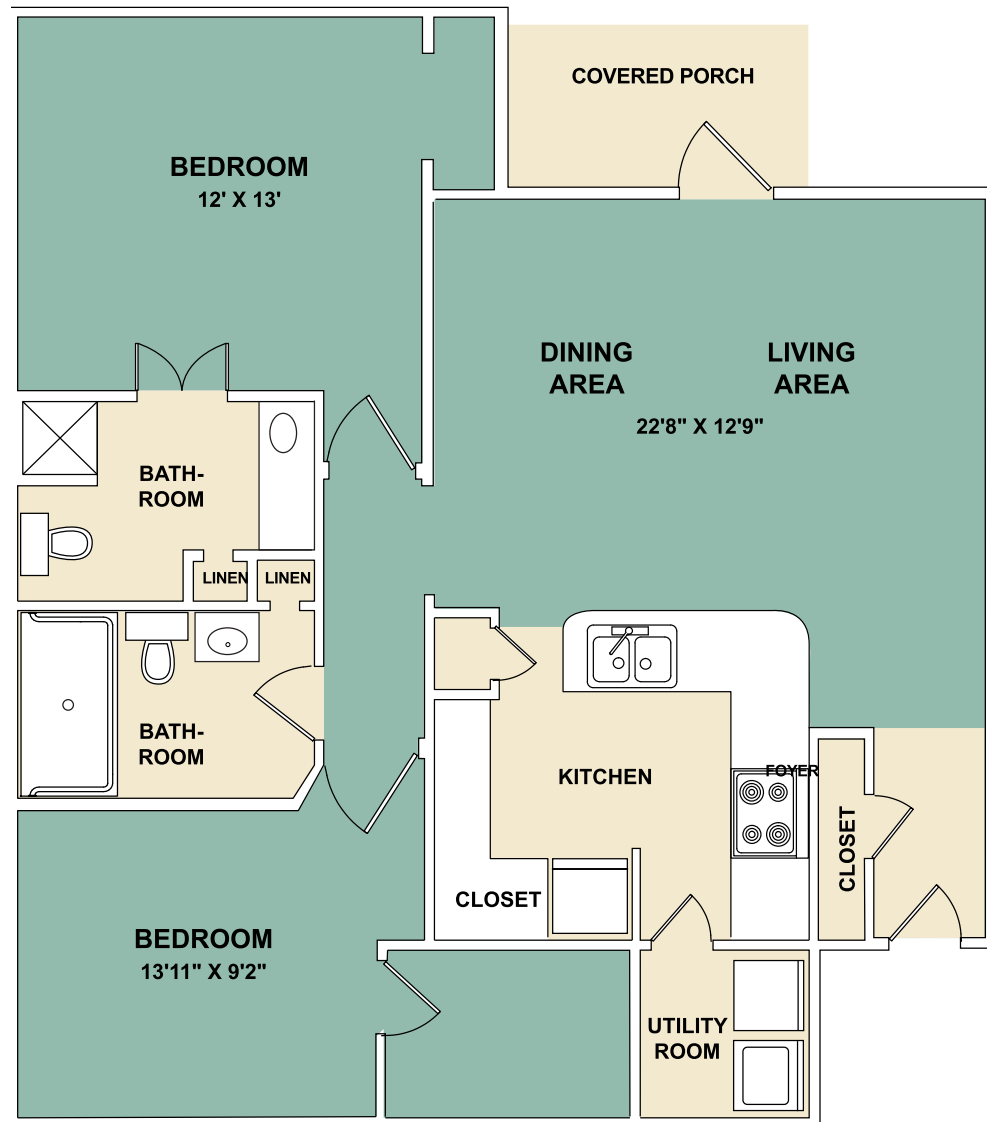

INDEPENDENT LIVING FLOOR PLAN

The Premiere Retirement Community

INDEPENDENT APARTMENT - A1

One Bedroom, One Bath

735 Sq. Ft.

INDEPENDENT LIVING FLOOR PLAN

The Premiere Retirement Community

INDEPENDENT APARTMENT - A2

One Bedroom, One Bath

800 Sq. Ft.

INDEPENDENT APARTMENT B-1

Two Bedroom, One Bath

1,050 Sq. Ft.

INDEPENDENT APARTMENT B-2

Two Bedroom, Two Bath

1,152 Sq. Ft.

ASSISTED LIVING FLOOR PLANS

The Premiere Retirement Community

A

One Bedroom, One Bath
400 Sq. Ft.

B

One Bedroom, One Bath
500 Sq. Ft.

ASSISTED LIVING FLOOR PLANS

The Premiere Retirement Community

C

One Bedroom, One Bath
625 Sq. Ft.

ASSISTED LIVING FLOOR PLANS

The Premiere Retirement Community

D

Two Bedroom, Two Bath
750 Sq. Ft.

MEMORY CARE FLOOR PLANS

The Premiere Retirement Community